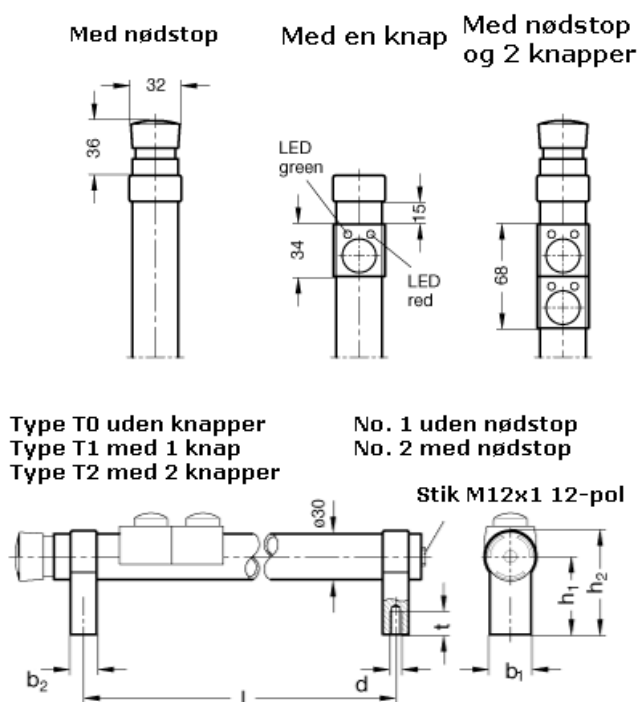

Article number: 201022030022

Description: E+G Tubular handles with switches
GN 331-300-SW-T2-2

Measures

$b_1 = 27$
 $b_2 = 17$
 $d = M 8$
 $h_1 = 51$
 $h_2 = 68$
 $l = 300$
 $t = 15$